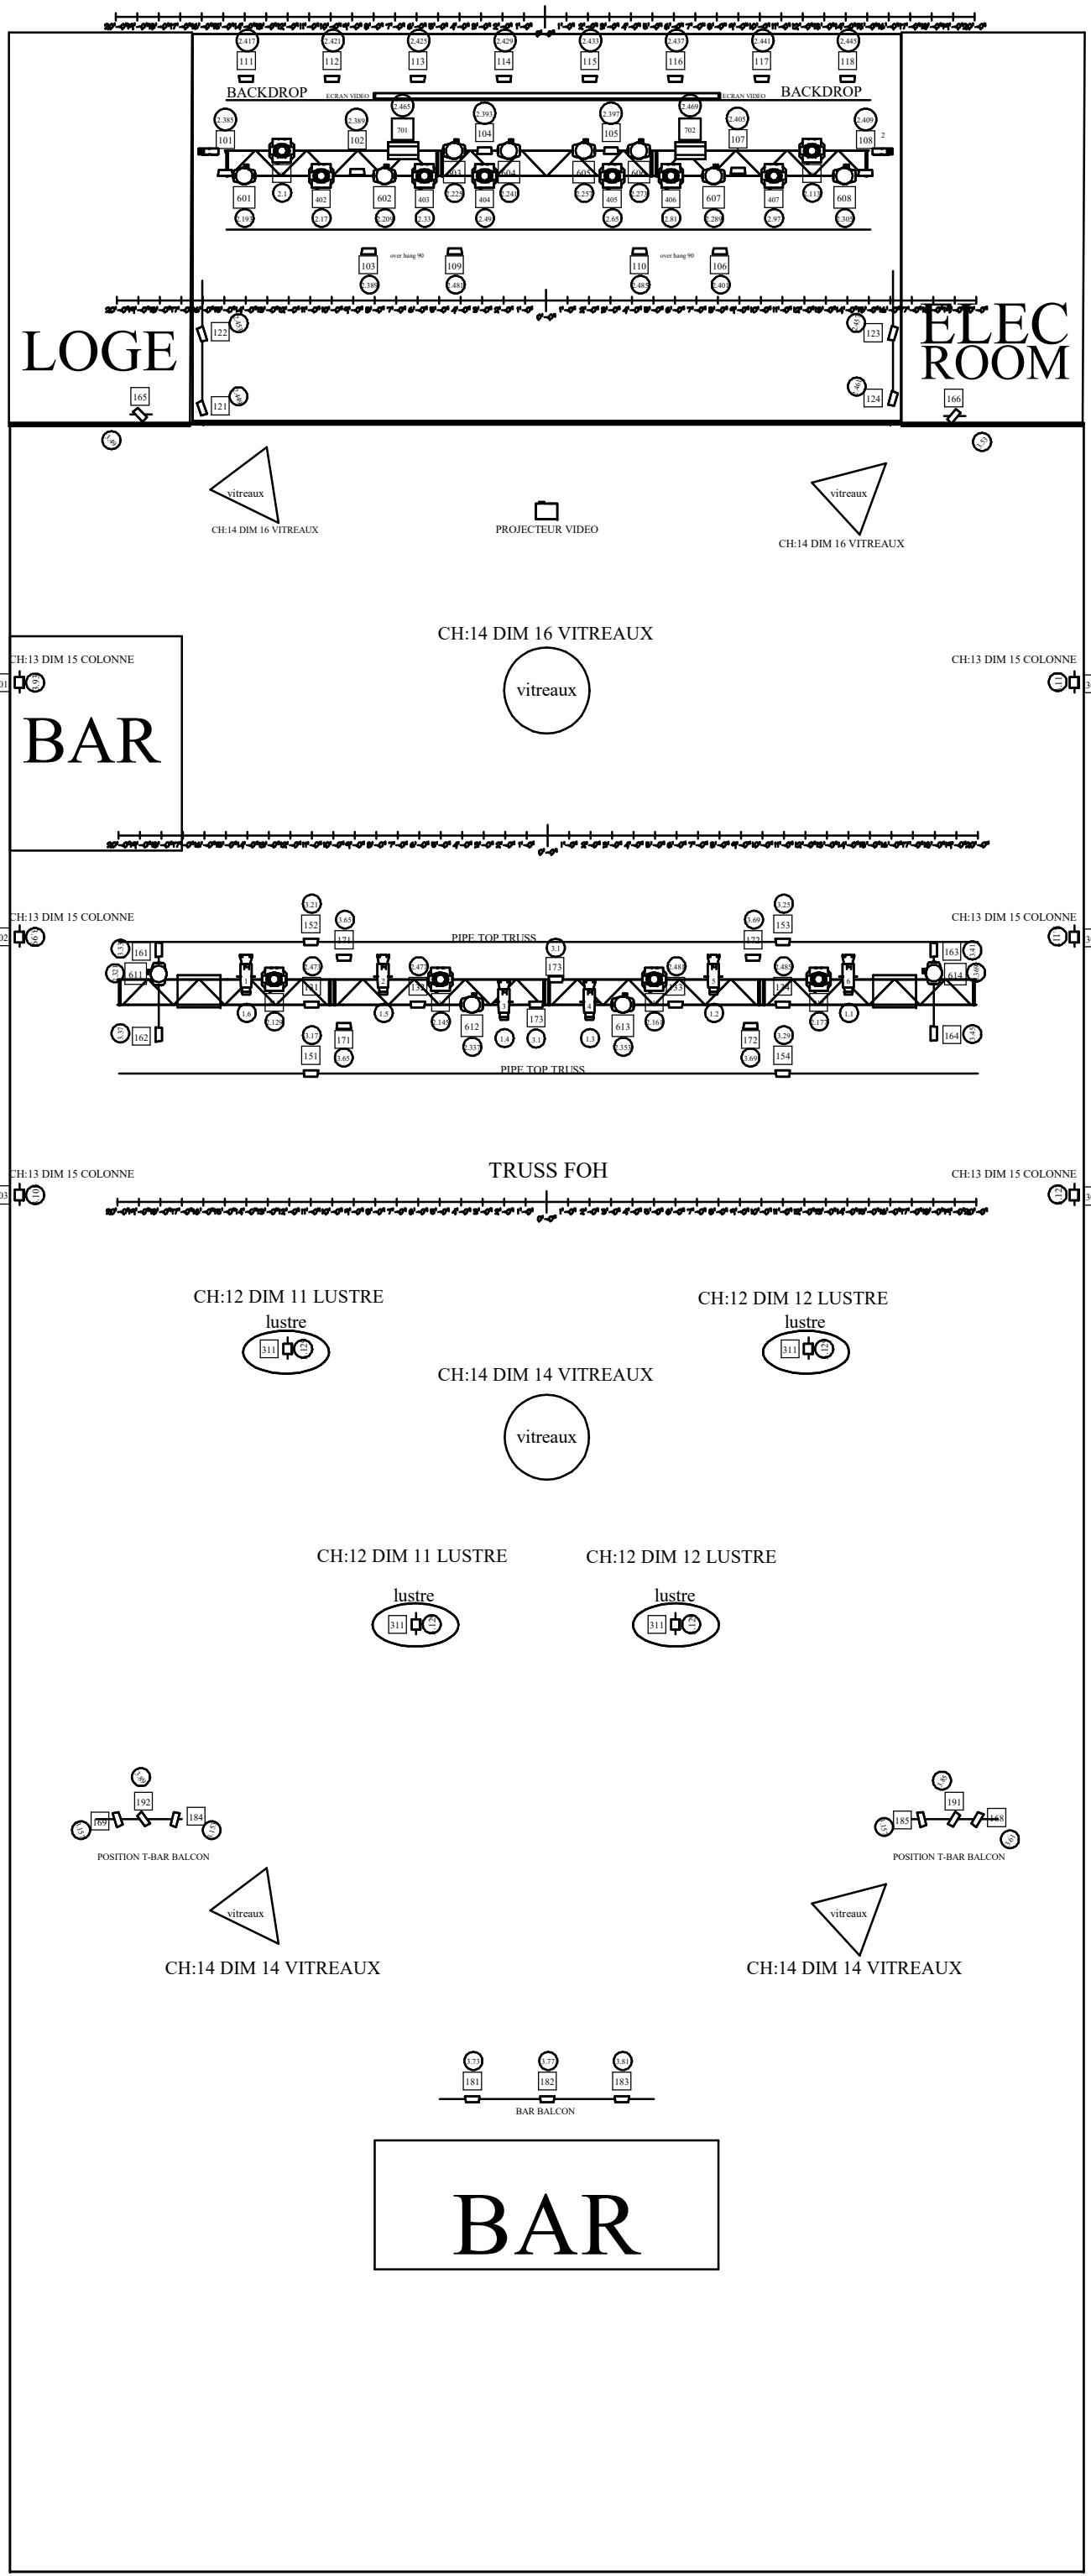

THÉÂTRE PLAZA

TITRE / TITLE:

update 23 Nov 2016

Symbol	Name	Coun
□	SlimPAR Pro RGBA Plan	51
⊗	BEAM 5R	12
□	LED PARS FIXTURE RGB	0
⊙	MOVING LED Zoom RGB Plan	12
⊥	Source 4 19	6
⊞	Atomic 3000	2
⊞	Molefay Four Light Plan	2
□	LED ARCHITECTURAL	10
○	Mirror Ball 12in Plan	0
□	Small Projector Wyg Plan	1

PLAN ÉCLAIRAGE 2016-2017

DIR. PRODUCTION / PROJECT MANAGER:

CLAUDIO BUSTAMANTE

TÉLÉPHONE:

514-409-4018

DESSIN / DRAW:

Pro-vision Lx-Art

Symbol	Name	Count
■	StarPart Pro RGBA Plan	51
●	BEAM SR	12
□	LED PANS FUTURE RGB	0
○	MOVING LED Zoom RGB Plan	12
○	Source 4 19	6
□	Acme 300	2
□	Mobidy Four Light Plan	2
■	LED ARCHITECTURAL	10
○	Mirror 8M 12H Plan	0
□	Small Projector Wvg Plan	1